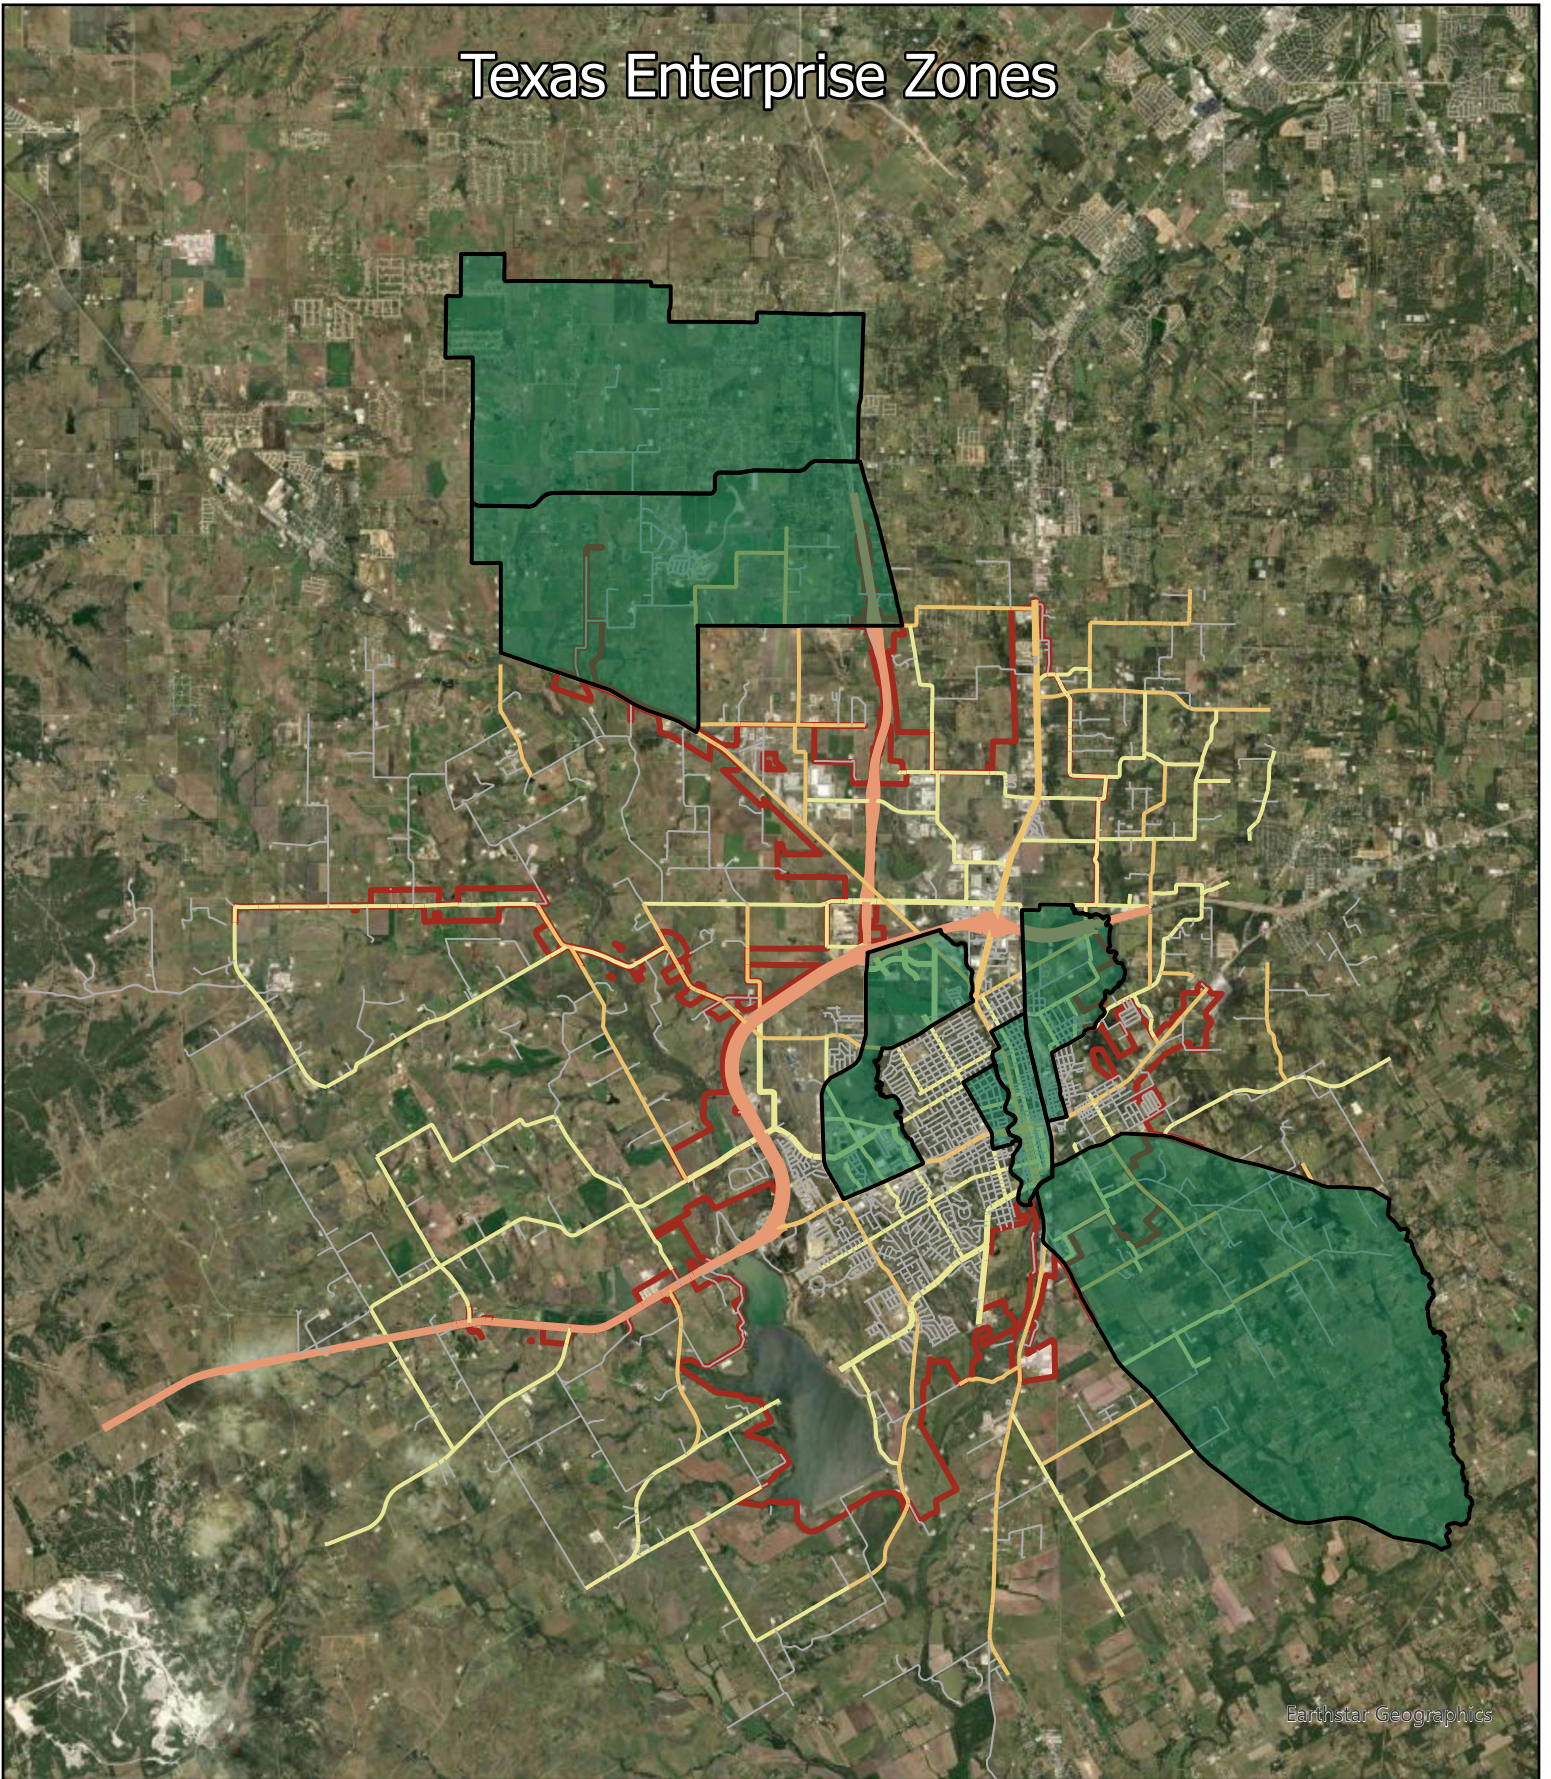

Texas Enterprise Zones

Earthstar Geographics

DISCLAIMER: THIS MAP IS NOT INTENDED TO DISPLAY PRECISE LOCATIONS AND DIMENSIONS. THE CITY OF CLEBURNE ASSUMES NO LIABILITY FOR THE ACCURACY OF THIS MAP.

Date Printed: 3/17/2026

1 inch equals 3 miles

Source: Texas EDT Office

Spatial Reference:
Projection: Mercator Auxiliary Sphere