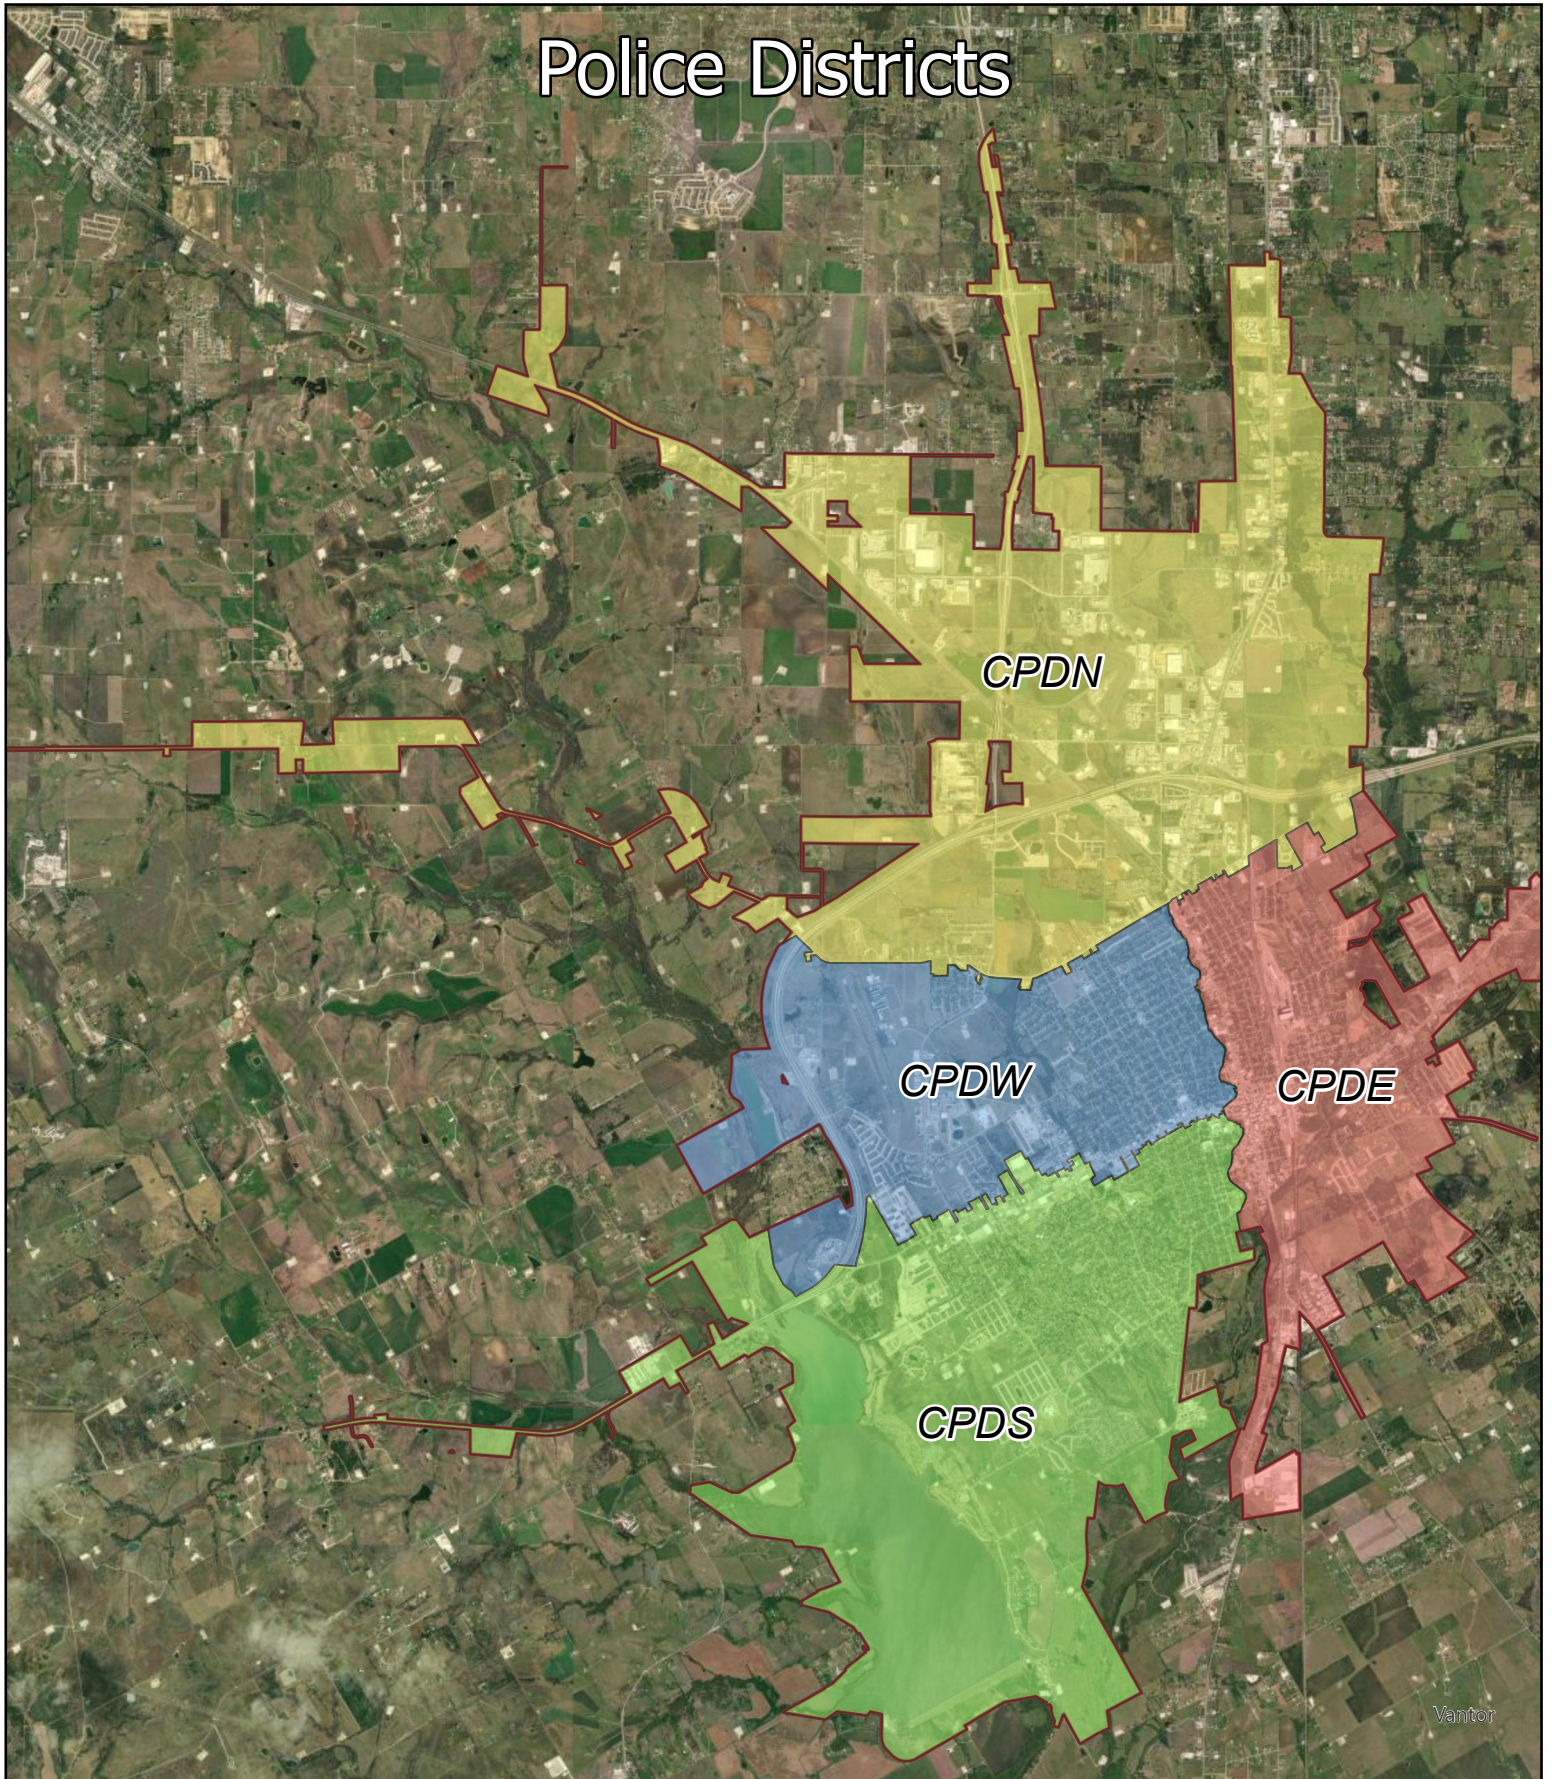

Police Districts

DISCLAIMER: THIS MAP IS NOT INTENDED TO DISPLAY PRECISE LOCATIONS AND DIMENSIONS. THE CITY OF CLEBURNE ASSUMES NO LIABILITY FOR THE ACCURACY OF THIS MAP.

Date Printed: 3/17/2026

Legend

- CPDE
- CPDN
- CPDS
- CPDW
- City Limits

1 inch equals 2 miles

Source: Cleburne PD

Spatial Reference
Projection: Mercator Auxiliary Sphere