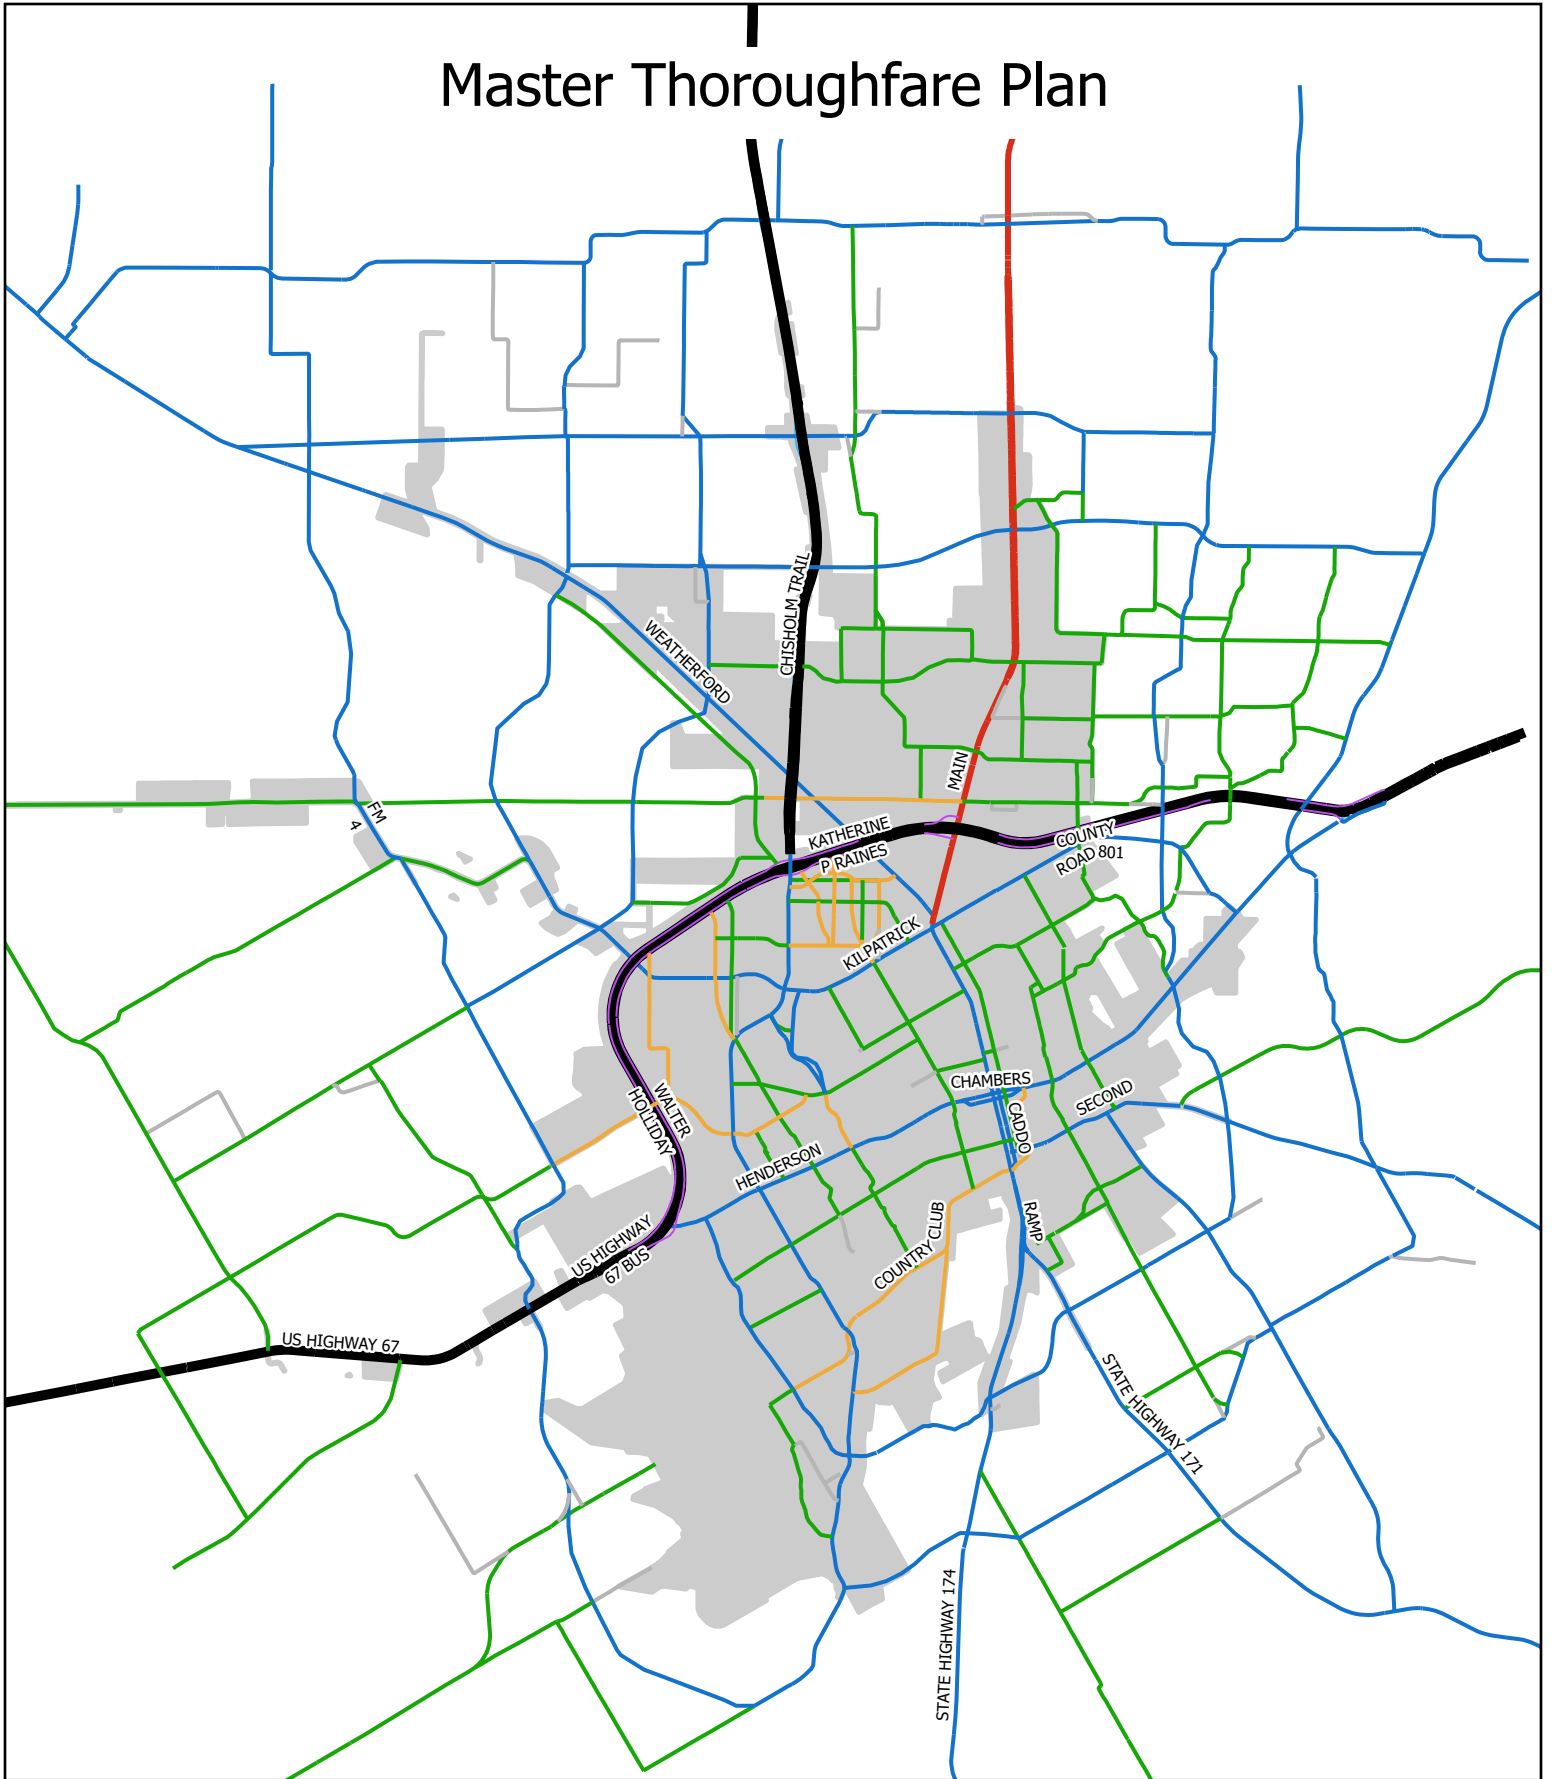

Master Thoroughfare Plan

DISCLAIMER: THIS MAP IS NOT INTENDED TO DISPLAY PRECISE LOCATIONS AND DIMENSIONS. THE CITY OF CLEBURNE ASSUMES NO LIABILITY FOR THE ACCURACY OF THIS MAP.

- Freeway
- Ramp
- Frontage

Legend

- Principal Arterial
- Minor Arterial
- Major Collector

- Minor Collector
- Local
- Other
- City Limits

1 inch equals 2 miles

Source: Kimley Horn

Spatial Reference
Projection: Mercator Auxiliary Sphere