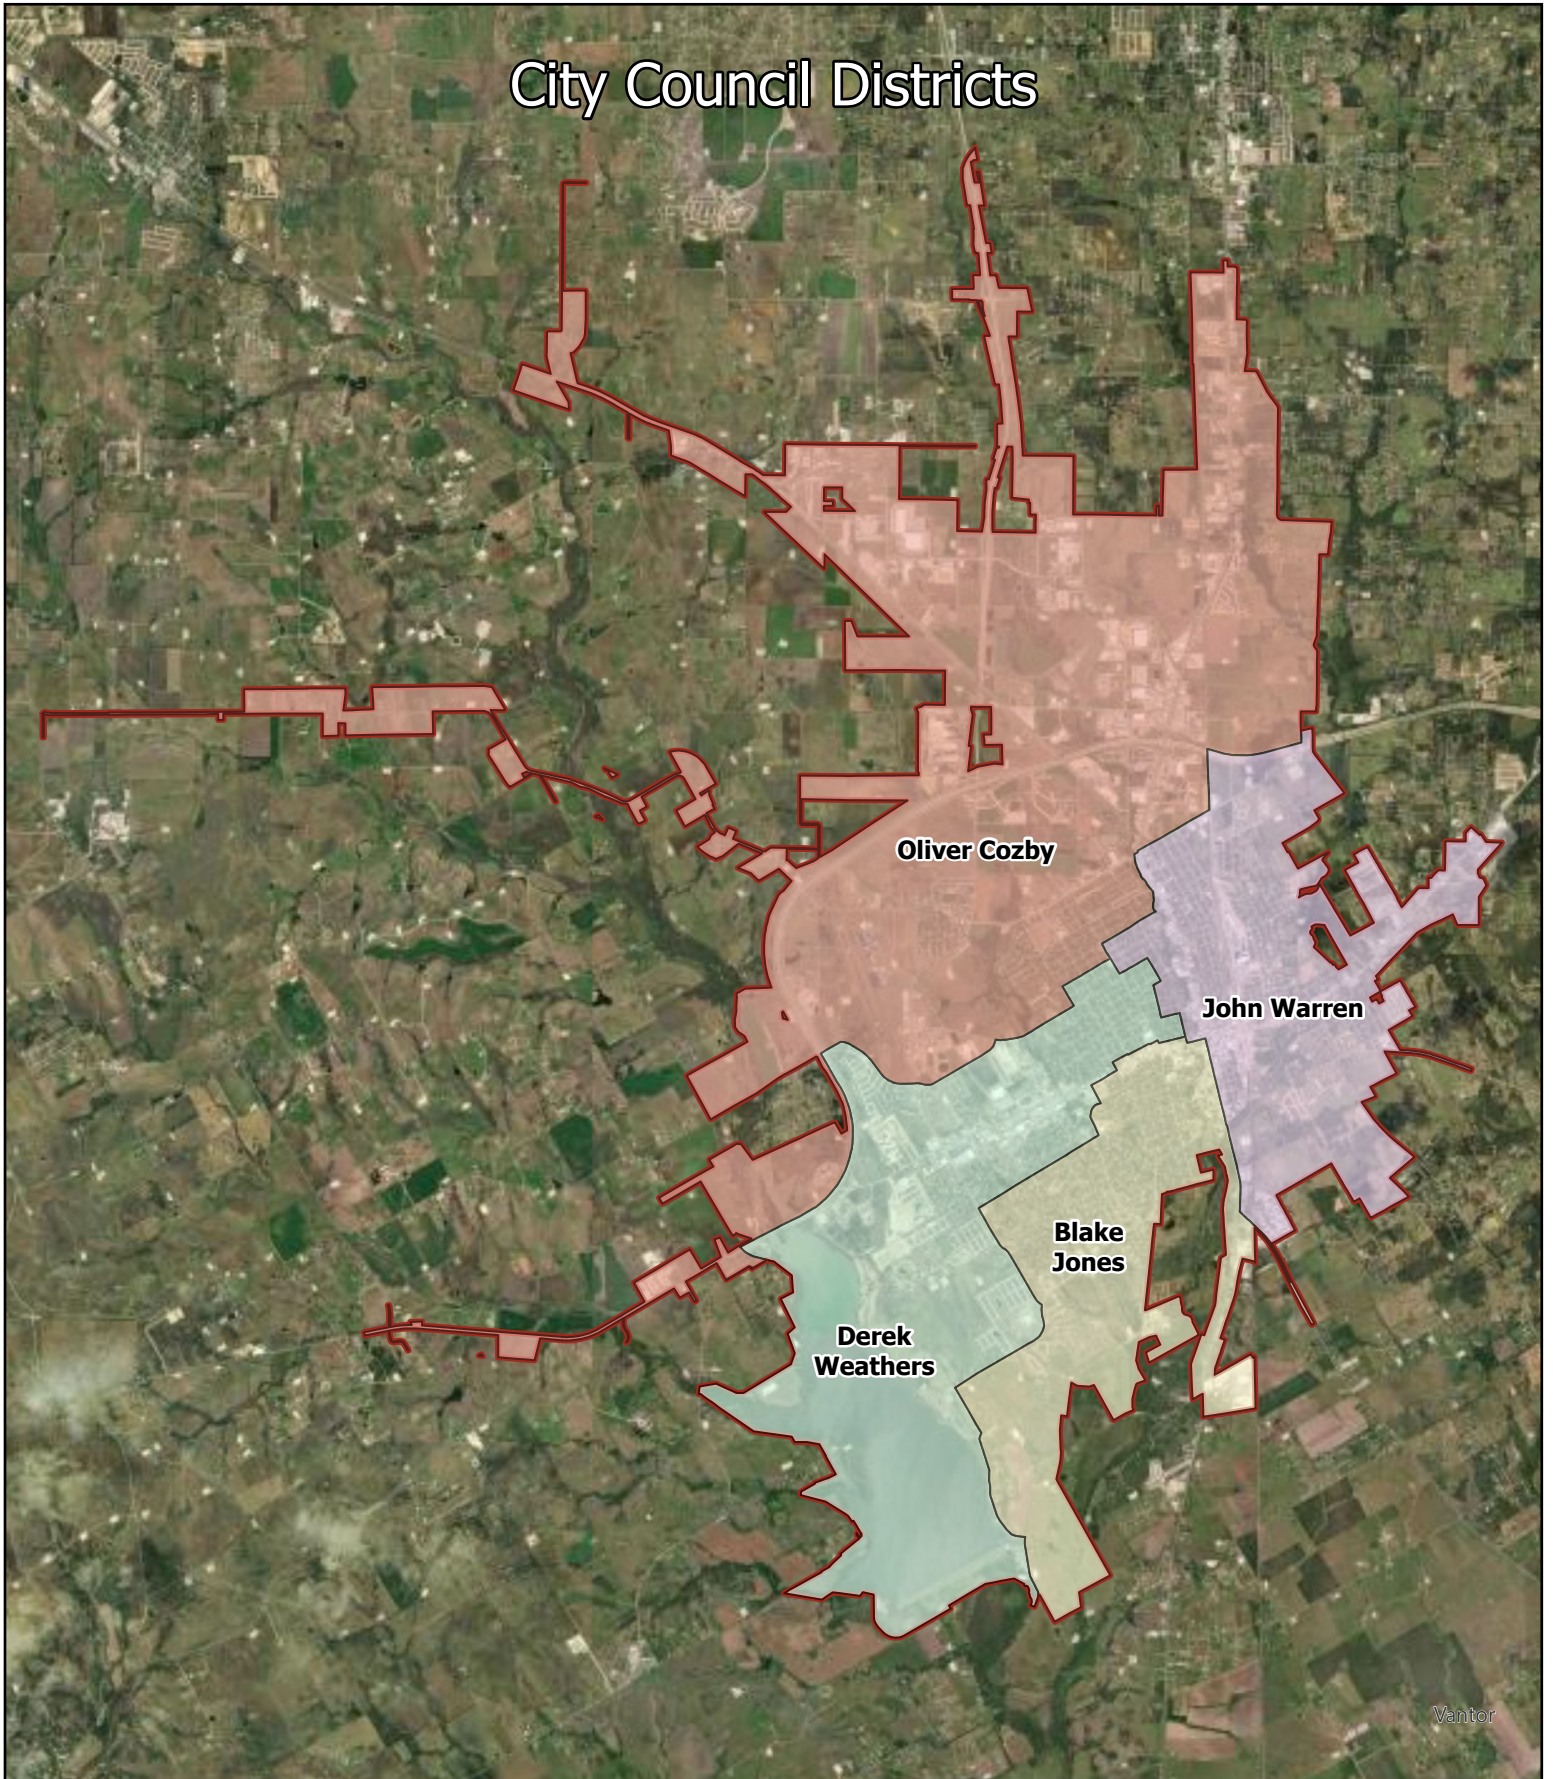

City Council Districts

Vantor

DISCLAIMER: THIS MAP IS NOT INTENDED TO DISPLAY PRECISE LOCATIONS AND DIMENSIONS. THE CITY OF CLEBURNE ASSUMES NO LIABILITY FOR THE ACCURACY OF THIS MAP.

Legend

1

3

City Limits

2

4

1 inch equals 2 miles

Source: City of Cleburne

Spatial Reference:

Projection: Mercator Auxiliary Sphere