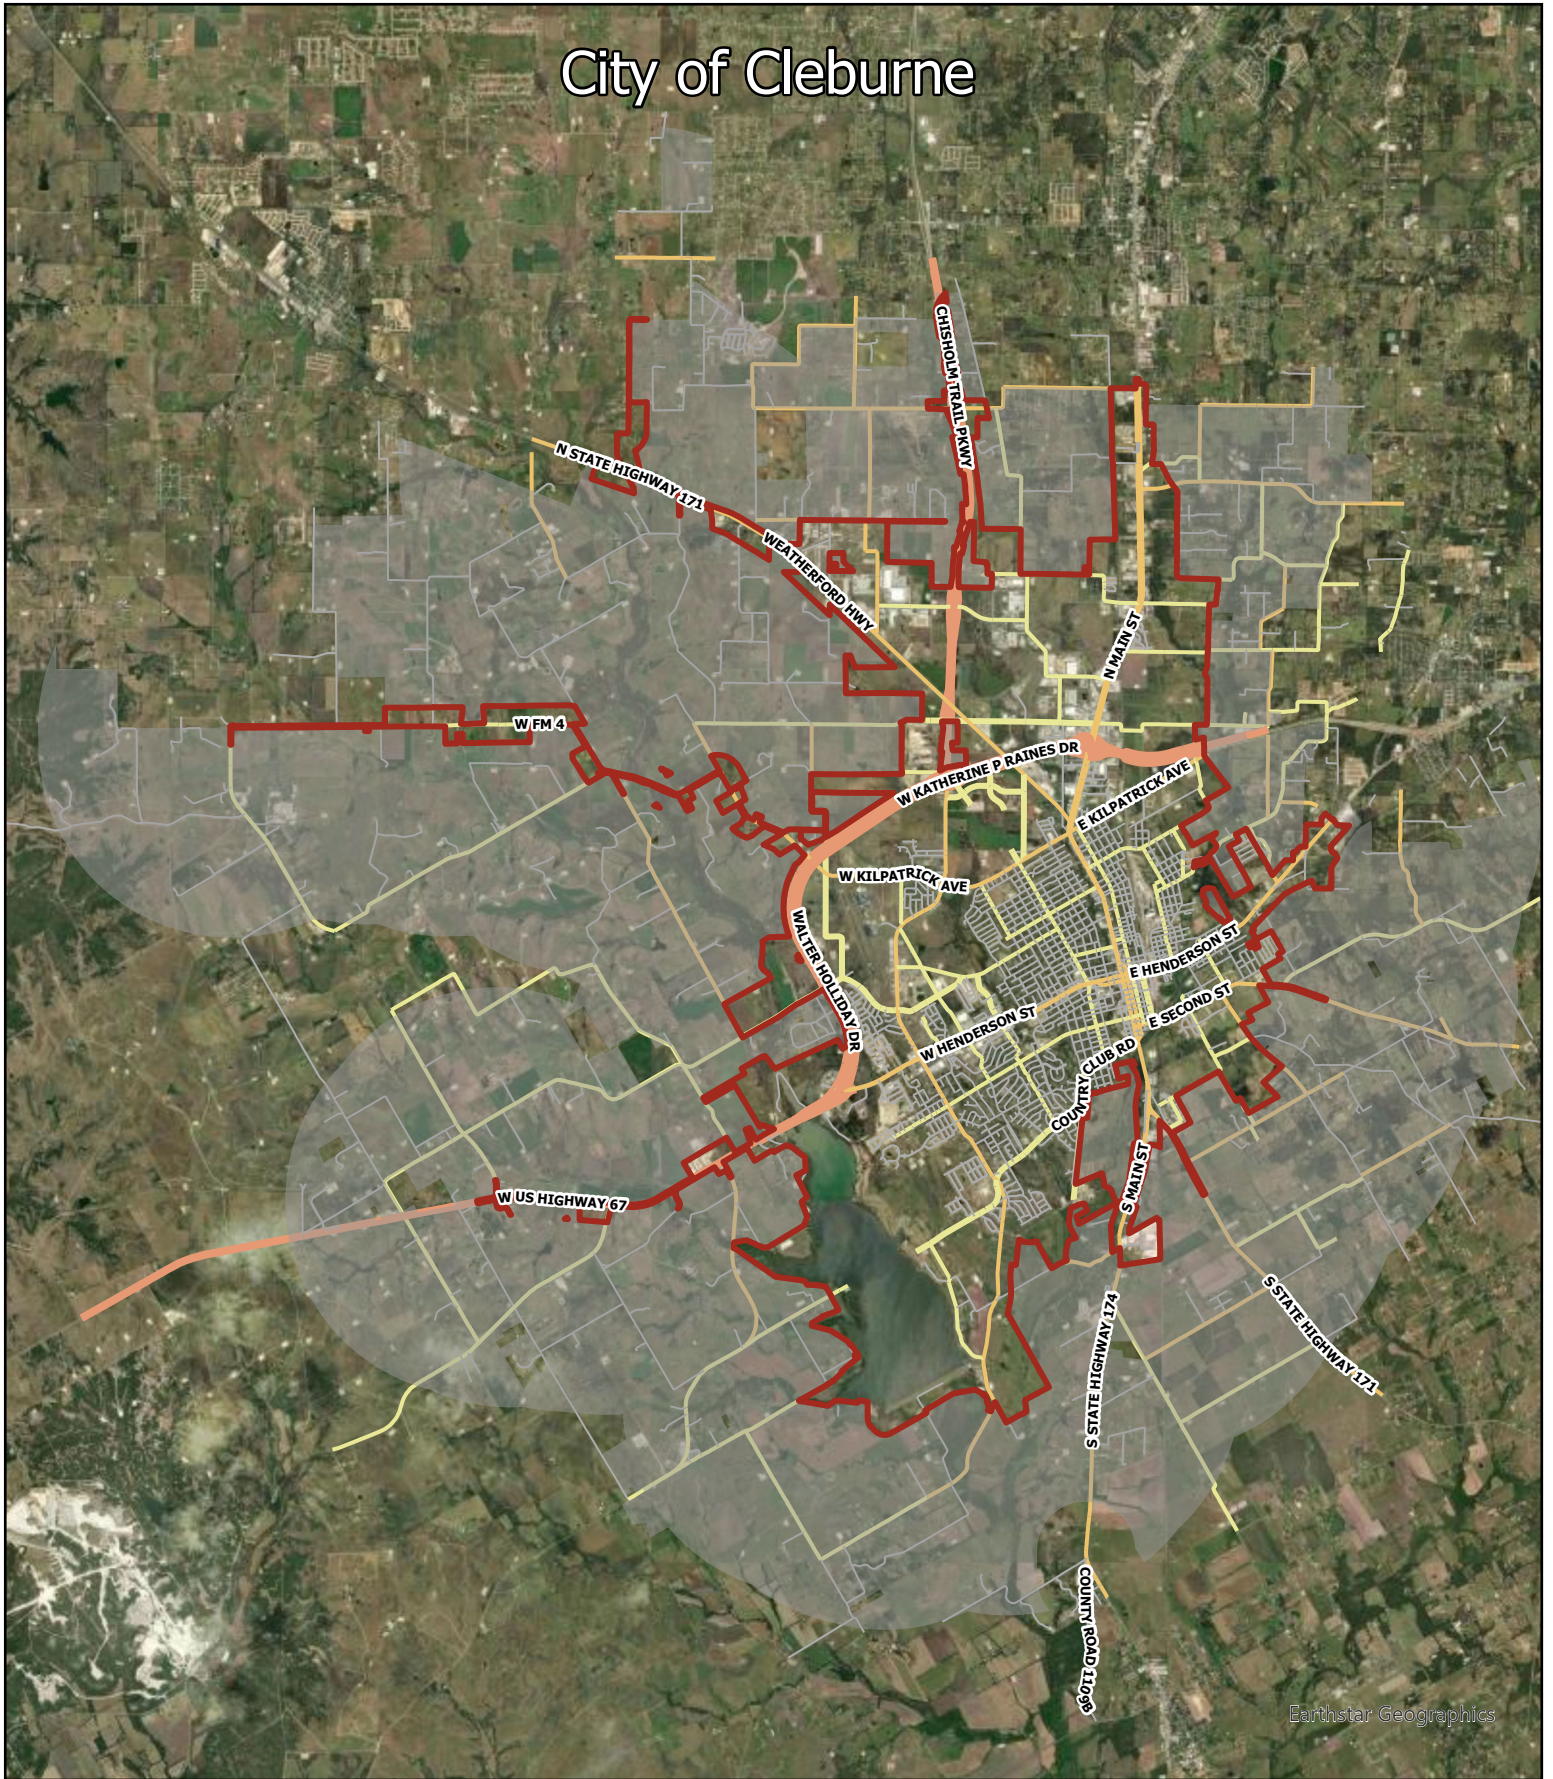

City of Cleburne

Earthstar Geographics

DISCLAIMER: THIS MAP IS NOT INTENDED TO DISPLAY PRECISE LOCATIONS AND DIMENSIONS. THE CITY OF CLEBURNE ASSUMES NO LIABILITY FOR THE ACCURACY OF THIS MAP.

Legend

- Highway
- Major Arterial
- Minor Arterial
- Major Collector
- Minor Collector
- Local
- Other
- City Limits
- City ETJ

1 inch equals 2 miles

Source: City of Cleburne

Spatial Reference:
Projection: Mercator Auxiliary Sphere